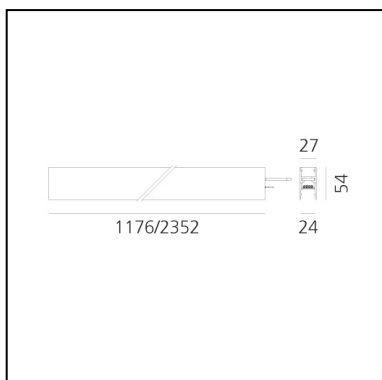

A.24 - Ceiling Magnetic Track - Track - 2352mm - Brushed Silver

Carlotta de Bevilacqua

IP20   

Notes

Each linear, angle and curved elements are provided with mechanical and electrical joints and installation accessories. End caps have to be ordered separately. Bracket for fixing to ceiling is included: 1 for 1176mm length or 2 for 2352mm length. Depending on the driver, the product can be undimmable or dimmable DALI.

DIMENSIONS

- Length: **cm 235.2**
- Width: **cm 2.7**
- Height: **cm 5.4**
- Weight: **cm 2.7**

Accessories

4pcs feed connectors (for powering multiple sections with a single power kit) AQ90500

Power cable, 2x0.75 + 2x0.35, mm2 (to realized customized power cable) - 10m - White AQ90600