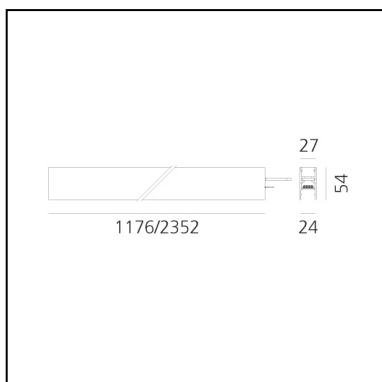

A.24 - Ceiling Magnetic Track - Track - 2352mm - White

Carlotta de Bevilacqua

IP20   

Notes

Each linear, angle and curved elements are provided with mechanical and electrical joints and installation accessories. End caps have to be ordered separately. Bracket for fixing to ceiling is included: 1 for 1176mm length or 2 for 2352mm length. Depending on the driver, the product can be undimmable or dimmable DALI.

DIMENSIONS

- Length: **cm 235.2**
- Width: **cm 2.7**
- Height: **cm 5.4**
- Weight: **cm 2.7**

Accessories

NO
IMAGE
AVAILABLE

4pcs feed connectors (for powering multiple sections with a single power kit) AQ90500