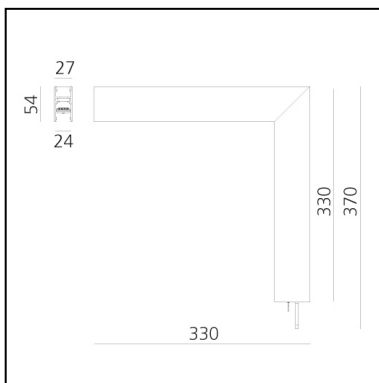

A.24 - Recessed Diffused Emission - 90° Angle (perpendicular planes) - Direct Emission - 2700K - White

Carlotta de Bevilacqua

IP20    Dimmerable: 

LUMINAIRE

- Watt: **16W**
- Delivered lumens output: **1362lm**
- CCT: **2700K**
- Efficiency: **61%**
- Efficacy: **85.12lm/W**
- CRI: **80**

DIMENSIONS

- Length: **cm 33**
- Width: **cm 5.4**
- Height: **cm 33**
- Weight: **cm 0.9**

SOURCES INCLUDED

- Category: **Led**
- Number: **1**
- Watt: **16W**
- Color temperature (K): **2700K**
- Color Tolerance: **MacAdam 2SDCM**
- Service Life: **L70 (6K) 50000h**