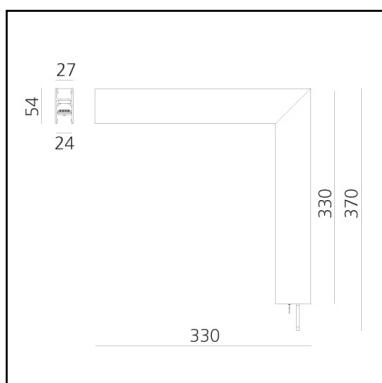

LUMINAIRE

- Watt: **16W**
- Delivered lumens output: **1383lm**
- CCT: **3000K**
- Efficiency: **61%**
- Efficacy: **86.41lm/W**
- CRI: **80**

Notes

For curved systems use only flexible opal diffusing screen. Do not mix flexible diffusing screen and opal diffusing screen.

*Uses 1 DALI address.

Each module, angle and curved elements are provided with mechanical and electrical joints and installation accessories.

End caps have to be ordered separately.

Opal diffusing screen has to be ordered separately.

Depending on the driver, the product can be undimmable or dimmable DALI.

DESCRIPTION

A.24 is a new comprehensive and flexible system to design light in space. A single profile, only 24 mm thick, can be installed in the recessed, ceiling or suspension mode to continuously follow the angles on a flat or three-dimensional surface. This profile hosts to a variety of performance options: diffused light, sharp optical units with three beam angles, or a smart magnetic track. This makes A.24 a flexible system, as well as an open platform to accommodate other products from the Architectural collection. The suspension version also features direct emission. The three solutions can be alternated to match the architecture and the room functions with utmost flexibility. The competence of Artemide is revealed by the quality of light, as well as by the ability of A.24 to freely move in space, with direct power connection points up to 14 metres apart.

PRODUCT CODE: AQ20701

FEATURES

- Article Code: **AQ20701**
- Colour: **White**
- Installation: **Recessed**
- Series: **Architectural Indoor**
- Environment: **Indoor**
- Emission: **Direct**
- design by: **Carlotta de Bevilacqua**

DIMENSIONS

- Length: **cm 33**
- Width: **cm 5.4**
- Height: **cm 33**
- Weight: **cm 0.9**

SOURCES INCLUDED

- Category: **Led**
- Number: **1**
- Watt: **16W**
- Color temperature (K): **3000K**
- Color Tolerance: **MacAdam 2SDCM**
- Service Life: **L70 (6K) 50000h**