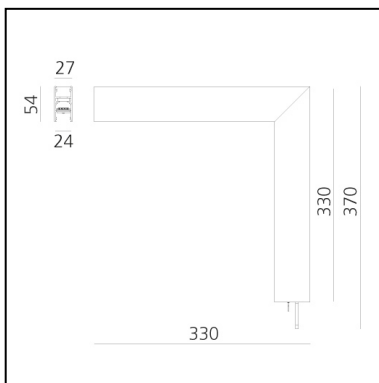

A.24 - Recessed Diffused Emission - 90° Angle (perpendicular planes) - Direct Emission - 4000K - White

Carlotta de Bevilacqua

IP20    Dimmerable: 

LUMINAIRE

- Watt: **16W**
- Delivered lumens output: **1444lm**
- CCT: **4000K**
- Efficiency: **61%**
- Efficacy: **90.28lm/W**
- CRI: **80**

DIMENSIONS

- Length: **cm 33**
- Width: **cm 5.4**
- Height: **cm 33**
- Weight: **cm 0.9**

SOURCES INCLUDED

- Category: **Led**
- Number: **1**
- Watt: **16W**
- Color temperature (K): **4000K**
- Color Tolerance: **MacAdam 2SDCM**
- Service Life: **L70 (6K) 50000h**