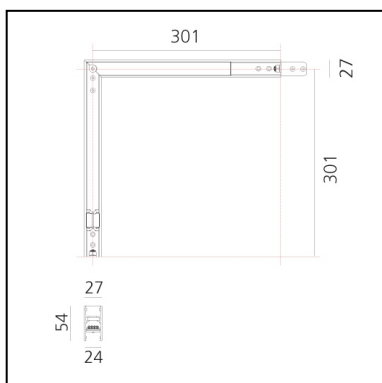

LUMINAIRE

- Watt: **16W**
- Delivered lumens output: **1421lm**
- CCT: **2700K**
- Efficiency: **64%**
- Efficacy: **88.79lm/W**
- CRI: **80**

Notes

For curved systems use only flexible opal diffusing screen. Do not mix flexible diffusing screen and opal diffusing screen.

*Uses 1 DALI address.

Each module, angle and curved elements are provided with mechanical and electrical joints and installation accessories.

End caps have to be ordered separately.

Opal diffusing screen has to be ordered separately.

Depending on the driver, the product can be undimmable or dimmable DALI.

DESCRIPTION

A.24 is a new comprehensive and flexible system to design light in space. A single profile, only 24 mm thick, can be installed in the recessed, ceiling or suspension mode to continuously follow the angles on a flat or three-dimensional surface. This profile hosts to a variety of performance options: diffused light, sharp optical units with three beam angles, or a smart magnetic track. This makes A.24 a flexible system, as well as an open platform to accommodate other products from the Architectural collection. The suspension version also features direct emission. The three solutions can be alternated to match the architecture and the room functions with utmost flexibility. The competence of Artemide is revealed by the quality of light, as well as by the ability of A.24 to freely move in space, with direct power connection points up to 14 metres apart.

PRODUCT CODE: AQ27201

FEATURES

- Article Code: **AQ27201**
- Colour: **White**
- Installation: **Recessed**
- Series: **Architectural Indoor**
- Environment: **Indoor**
- Emission: **Direct**
- design by: **Carlotta de Bevilacqua**

DIMENSIONS

- Length: **cm 30.1**
- Width: **cm 30.1**
- Recessed depth: **cm 5.4**
- Weight: **cm 1**

SOURCES INCLUDED

- Category: **Led**
- Number: **1**
- Watt: **16W**
- Color temperature (K): **2700K**
- Color Tolerance: **MacAdam 2SDCM**
- Service Life: **L70 (6K) 50000h**