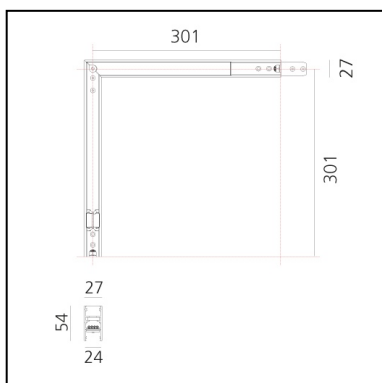

LUMINAIRE

- Watt: **16W**
- Delivered lumens output: **1442lm**
- CCT: **3000K**
- Efficiency: **64%**
- Efficacy: **90.14lm/W**
- CRI: **80**

Notes

For curved systems use only flexible opal diffusing screen. Do not mix flexible diffusing screen and opal diffusing screen.

*Uses 1 DALI address.

Each module, angle and curved elements are provided with mechanical and electrical joints and installation accessories.

End caps have to be ordered separately.

Opal diffusing screen has to be ordered separately.

Depending on the driver, the product can be undimmable or dimmable DALI.

DESCRIPTION

A.24 is a new comprehensive and flexible system to design light in space. A single profile, only 24 mm thick, can be installed in the recessed, ceiling or suspension mode to continuously follow the angles on a flat or three-dimensional surface. This profile hosts to a variety of performance options: diffused light, sharp optical units with three beam angles, or a smart magnetic track. This makes A.24 a flexible system, as well as an open platform to accommodate other products from the Architectural collection. The suspension version also features direct emission. The three solutions can be alternated to match the architecture and the room functions with utmost flexibility. The competence of Artemide is revealed by the quality of light, as well as by the ability of A.24 to freely move in space, with direct power connection points up to 14 metres apart.

PRODUCT CODE: AQ20401

FEATURES

- Article Code: **AQ20401**
- Colour: **White**
- Installation: **Recessed**
- Series: **Architectural Indoor**
- Environment: **Indoor**
- Emission: **Direct**
- design by: **Carlotta de Bevilacqua**

DIMENSIONS

- Length: **cm 30.1**
- Width: **cm 30.1**
- Recessed depth: **cm 5.4**
- Weight: **cm 1**

SOURCES INCLUDED

- Category: **Led**
- Number: **1**
- Watt: **16W**
- Color temperature (K): **3000K**
- Color Tolerance: **MacAdam 2SDCM**
- Service Life: **L70 (6K) 50000h**