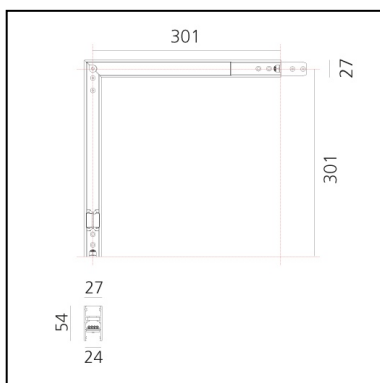

LUMINAIRE

- Watt: **16W**
- Delivered lumens output: **1507lm**
- CCT: **4000K**
- Efficiency: **64%**
- Efficacy: **94.17lm/W**
- CRI: **80**

Notes

For curved systems use only flexible opal diffusing screen. Do not mix flexible diffusing screen and opal diffusing screen.

*Uses 1 DALI address.

Each module, angle and curved elements are provided with mechanical and electrical joints and installation accessories.

End caps have to be ordered separately.

Opal diffusing screen has to be ordered separately.

Depending on the driver, the product can be undimmable or dimmable

DALI.

DESCRIPTION

A.24 is a new comprehensive and flexible system to design light in space. A single profile, only 24 mm thick, can be installed in the recessed, ceiling or suspension mode to continuously follow the angles on a flat or three-dimensional surface. This profile hosts to a variety of performance options: diffused light, sharp optical units with three beam angles, or a smart magnetic track. This makes A.24 a flexible system, as well as an open platform to accommodate other products from the Architectural collection. The suspension version also features direct emission. The three solutions can be alternated to match the architecture and the room functions with utmost flexibility. The competence of Artemide is revealed by the quality of light, as well as by the ability of A.24 to freely move in space, with direct power connection points up to 14 metres apart.

PRODUCT CODE: AQ20501

FEATURES

- Article Code: **AQ20501**
- Colour: **White**
- Installation: **Recessed**
- Series: **Architectural Indoor**
- Environment: **Indoor**
- Emission: **Direct**
- design by: **Carlotta de Bevilacqua**

DIMENSIONS

- Length: **cm 30.1**
- Width: **cm 30.1**
- Recessed depth: **cm 5.4**
- Weight: **cm 1**

SOURCES INCLUDED

- Category: **Led**
- Number: **1**
- Watt: **16W**
- Color temperature (K): **4000K**
- Color Tolerance: **MacAdam 2SDCM**
- Service Life: **L70 (6K) 50000h**