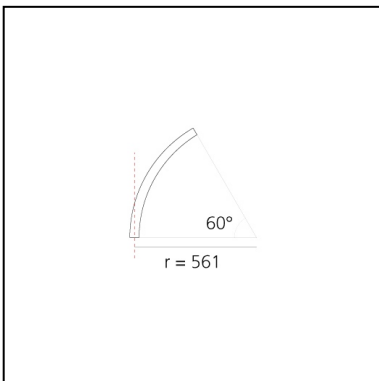

A.24 - Recessed Diffused Emission - Curved Elements - R=561mm - $\alpha=60^\circ$ - 2700K

Carlotta de Bevilacqua

IP20    Dimmerable: 

LUMINAIRE

- Watt: **16W**
- Delivered lumens output: **1347lm**
- CCT: **2700K**
- Efficiency: **60%**
- Efficacy: **84.19lm/W**
- CRI: **80**

DIMENSIONS

- Width: **cm 2.7**
- Recessed depth: **cm 5.4**

SOURCES INCLUDED

- Category: **Led**
- Number: **1**
- Watt: **17W**
- Color temperature (K): **2700K**
- Color Tolerance: **MacAdam 2SDCM**
- Service Life: **L70 (6K) 50000h**