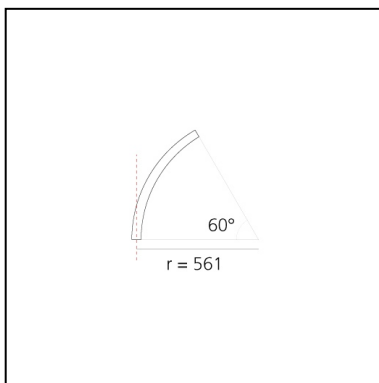

A.24 - Recessed Diffused Emission - Curved Elements - R=561mm - $\alpha=60^\circ$ - 4000K

Carlotta de Bevilacqua

IP20    Dimmerable: 

LUMINAIRE

- Watt: **16W**
- Delivered lumens output: **1429lm**
- CCT: **4000K**
- Efficiency: **60%**
- Efficacy: **89.29lm/W**
- CRI: **80**

DIMENSIONS

- Width: **cm 2.7**
- Recessed depth: **cm 5.4**

SOURCES INCLUDED

- Category: **Led**
- Number: **1**
- Watt: **17W**
- Color temperature (K): **4000K**
- Color Tolerance: **MacAdam 2SDCM**
- Service Life: **L70 (6K) 50000h**