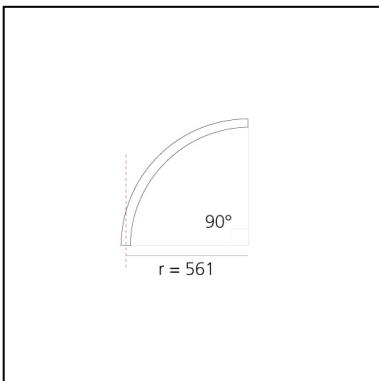

A.24 - Recessed Diffused Emission - Curved Elements - R=561mm - $\alpha=90^\circ$ - 2700K

Carlotta de Bevilacqua

IP20    Dimmerable: 

LUMINAIRE

- Watt: **24W**
- Delivered lumens output: **2020lm**
- CCT: **2700K**
- Efficiency: **60%**
- Efficacy: **84.19lm/W**
- CRI: **80**

DIMENSIONS

- Width: **cm 2.7**
- Recessed depth: **cm 5.4**

SOURCES INCLUDED

- Category: **Led**
- Number: **1**
- Watt: **25W**
- Color temperature (K): **2700K**
- Color Tolerance: **MacAdam 2SDCM**
- Service Life: **L70 (6K) 50000h**