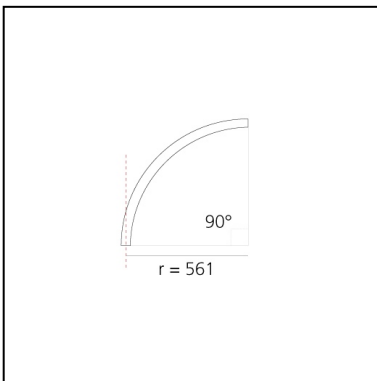

A.24 - Recessed Diffused Emission - Curved Elements - R=561mm - $\alpha=90^\circ$ - 3000K

Carlotta de Bevilacqua

IP20   CE Dimmerable: 

LUMINAIRE

- Watt: **24W**
- Delivered lumens output: **2051lm**
- CCT: **3000K**
- Efficiency: **60%**
- Efficacy: **85.46lm/W**
- CRI: **80**

DIMENSIONS

- Width: **cm 2.7**
- Recessed depth: **cm 5.4**

SOURCES INCLUDED

- Category: **Led**
- Number: **1**
- Watt: **25W**
- Color temperature (K): **3000K**
- CRI: **80**
- Color Tolerance: **MacAdam 2SDCM**
- Service Life: **L70 (6K) 50000h**