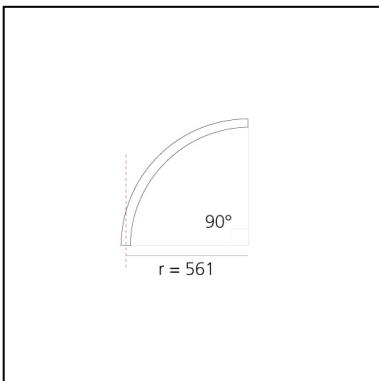

A.24 - Recessed Diffused Emission - Curved Elements - R=561mm - $\alpha=90^\circ$ - 4000K

Carlotta de Bevilacqua

IP20    Dimmerable: 

LUMINAIRE

- Watt: **24W**
- Delivered lumens output: **2143lm**
- CCT: **4000K**
- Efficiency: **60%**
- Efficacy: **89.29lm/W**
- CRI: **80**

DIMENSIONS

- Width: **cm 2.7**
- Recessed depth: **cm 5.4**

SOURCES INCLUDED

- Category: **Led**
- Number: **1**
- Watt: **25W**
- Color temperature (K): **4000K**
- CRI: **80**
- Color Tolerance: **MacAdam 2SDCM**
- Service Life: **L70 (6K) 50000h**