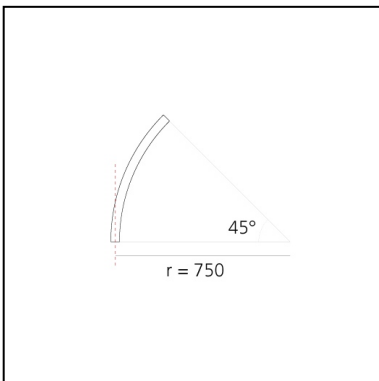

LUMINAIRE

- Watt: **16W**
- Delivered lumens output: **1347lm**
- CCT: **2700K**
- Efficiency: **60%**
- Efficacy: **84.19lm/W**
- CRI: **80**

Notes

For curved systems use only flexible opal diffusing screen. Do not mix flexible diffusing screen and opal diffusing screen.

*Uses 1 DALI address.

Each module, angle and curved elements are provided with mechanical and electrical joints and installation accessories.

End caps have to be ordered separately.

Opal diffusing screen has to be ordered separately.

Depending on the driver, the product can be undimmable or dimmable DALI.

DESCRIPTION

A.24 is a new comprehensive and flexible system to design light in space. A single profile, only 24 mm thick, can be installed in the recessed, ceiling or suspension mode to continuously follow the angles on a flat or three-dimensional surface. This profile hosts to a variety of performance options: diffused light, sharp optical units with three beam angles, or a smart magnetic track. This makes A.24 a flexible system, as well as an open platform to accommodate other products from the Architectural collection. The suspension version also features direct emission. The three solutions can be alternated to match the architecture and the room functions with utmost flexibility. The competence of Artemide is revealed by the quality of light, as well as by the ability of A.24 to freely move in space, with direct power connection points up to 14 metres apart.

PRODUCT CODE: AQ52701

FEATURES

- Article Code: **AQ52701**
- Colour: **White**
- Installation: **Recessed**
- Series: **Architectural Indoor**
- Environment: **Indoor**
- Emission: **Direct**
- design by: **Carlotta de Bevilacqua**

DIMENSIONS

- Width: **cm 2.7**
- Recessed depth: **cm 5.4**

SOURCES INCLUDED

- Category: **Led**
- Number: **1**
- Watt: **17W**
- Color temperature (K): **2700K**
- Color Tolerance: **MacAdam 2SDCM**
- Service Life: **L70 (6K) 50000h**