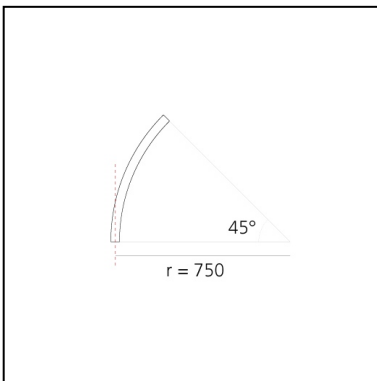

A.24 - Recessed Diffused Emission - Curved Elements - R=750mm - $\alpha=45^\circ$ - 3000K

Carlotta de Bevilacqua

IP20    Dimmerable: 

LUMINAIRE

- Watt: **16W**
- Delivered lumens output: **1367lm**
- CCT: **3000K**
- Efficiency: **60%**
- Efficacy: **85.46lm/W**
- CRI: **80**

DIMENSIONS

- Width: **cm 2.7**
- Recessed depth: **cm 5.4**

SOURCES INCLUDED

- Category: **Led**
- Number: **1**
- Watt: **17W**
- Color temperature (K): **3000K**
- Color Tolerance: **MacAdam 2SDCM**
- Service Life: **L70 (6K) 50000h**