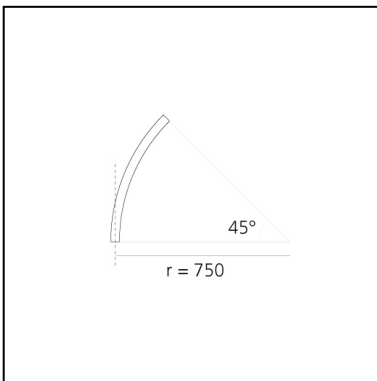

LUMINAIRE

- Watt: **16W**
- Delivered lumens output: **1429lm**
- CCT: **4000K**
- Efficiency: **60%**
- Efficacy: **89.29lm/W**
- CRI: **80**

Notes

For curved systems use only flexible opal diffusing screen. Do not mix flexible diffusing screen and opal diffusing screen.

*Uses 1 DALI address.

Each module, angle and curved elements are provided with mechanical and electrical joints and installation accessories.

End caps have to be ordered separately.

Opal diffusing screen has to be ordered separately.

Depending on the driver, the product can be undimmable or dimmable DALI.

DESCRIPTION

A.24 is a new comprehensive and flexible system to design light in space. A single profile, only 24 mm thick, can be installed in the recessed, ceiling or suspension mode to continuously follow the angles on a flat or three-dimensional surface. This profile hosts to a variety of performance options: diffused light, sharp optical units with three beam angles, or a smart magnetic track. This makes A.24 a flexible system, as well as an open platform to accommodate other products from the Architectural collection. The suspension version also features direct emission. The three solutions can be alternated to match the architecture and the room functions with utmost flexibility. The competence of Artemide is revealed by the quality of light, as well as by the ability of A.24 to freely move in space, with direct power connection points up to 14 metres apart.

PRODUCT CODE: AQ52201

FEATURES

- Article Code: **AQ52201**
- Colour: **White**
- Installation: **Recessed**
- Series: **Architectural Indoor**
- Environment: **Indoor**
- Emission: **Direct**
- design by: **Carlotta de Bevilacqua**

DIMENSIONS

- Width: **cm 2.7**
- Recessed depth: **cm 5.4**

SOURCES INCLUDED

- Category: **Led**
- Number: **1**
- Watt: **17W**
- Color temperature (K): **4000K**
- Color Tolerance: **MacAdam 2SDCM**
- Service Life: **L70 (6K) 50000h**