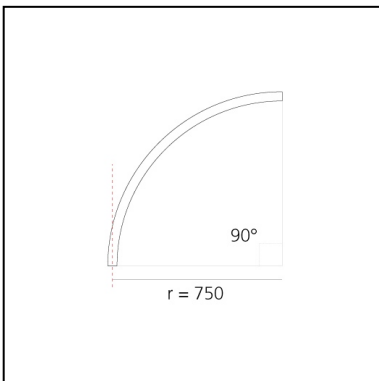

A.24 - Recessed Diffused Emission - Curved Elements - R=750mm - $\alpha=90^\circ$ - 2700K

Carlotta de Bevilacqua

IP20    Dimmerable: 

LUMINAIRE

- Watt: **33W**
- Delivered lumens output: **2694lm**
- CCT: **2700K**
- Efficiency: **60%**
- Efficacy: **81.64lm/W**
- CRI: **80**

DIMENSIONS

- Width: **cm 2.7**
- Recessed depth: **cm 5.4**

SOURCES INCLUDED

- Category: **Led**
- Number: **1**
- Watt: **34W**
- Color temperature (K): **2700K**
- Color Tolerance: **MacAdam 2SDCM**
- Service Life: **L70 (6K) 50000h**