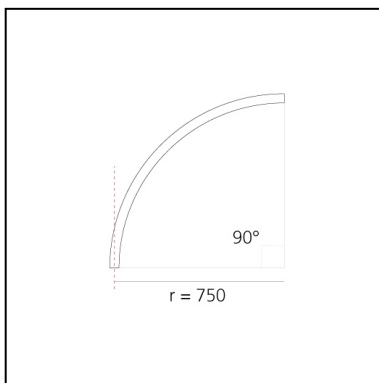

A.24 - Recessed Diffused Emission - Curved Elements - R=750mm - $\alpha=90^\circ$ - 3000K

Carlotta de Bevilacqua

IP20    Dimmerable: 

LUMINAIRE

- Watt: **33W**
- Delivered lumens output: **2735lm**
- CCT: **3000K**
- Efficiency: **60%**
- Efficacy: **82.87lm/W**
- CRI: **80**

DIMENSIONS

- Width: **cm 2.7**
- Recessed depth: **cm 5.4**

SOURCES INCLUDED

- Category: **Led**
- Number: **1**
- Watt: **33W**
- Color temperature (K): **3000K**
- Color Tolerance: **MacAdam 2SDCM**
- Service Life: **L70 (6K) 50000h**