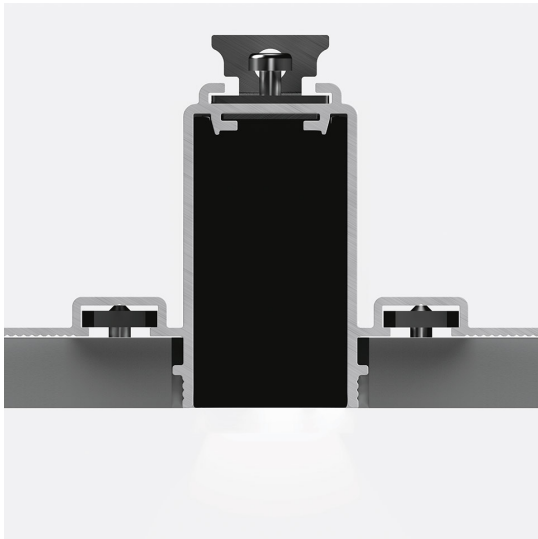

# A.24 - Recessed Diffused Emission - Formwork - 90° Angle (perpendicular planes)

Carlotta de Bevilacqua

## Notes

Each forwork module is provided with a mechanical joint to connect two recessed coplanar forwork modules. End caps have to be ordered separately.

## DESCRIPTION

A.24 is a new comprehensive and flexible system to design light in space. A single profile, only 24 mm thick, can be installed in the recessed, ceiling or suspension mode to continuously follow the angles on a flat or three-dimensional surface. This profile hosts to a variety of performance options: diffused light, sharp optical units with three beam angles, or a smart magnetic track. This makes A.24 a flexible system, as well as an open platform to accommodate other products from the Architectural collection. The suspension version also features direct emission. The three solutions can be alternated to match the architecture and the room functions with utmost flexibility. The competence of Artemide is revealed by the quality of light, as well as by the ability of A.24 to freely move in space, with direct power connection points up to 14 metres apart.

## DIMENSIONS

- Length: **cm 33**
- Weight: **cm 0.7**

**Accessories**

150W Ceiling power supply kit (cable length 2,2 m) - 230VAC-48VDC - IP20 - 321x91x111H - White - Undimmable AQ17901

NO IMAGE AVAILABLE