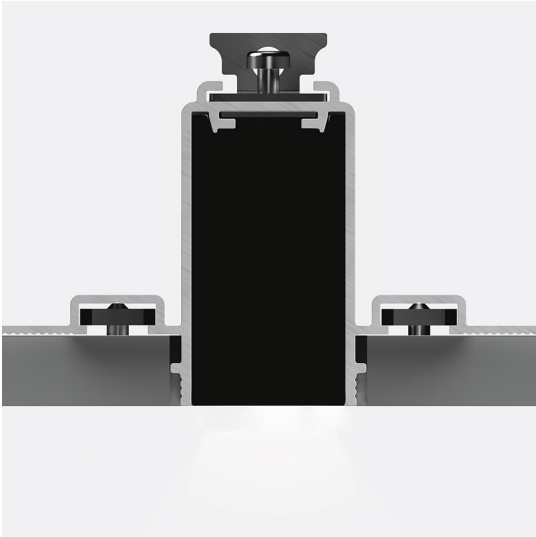

A.24 - Recessed Diffused Emission - Formwork - Curved - R=561mm - $\alpha=60^\circ$

Carlotta de Bevilacqua

Notes

Each forwork module is provided with a mechanical joint to connect two recessed coplanar forwork modules. End caps have to be ordered separately.

DESCRIPTION

A.24 is a new comprehensive and flexible system to design light in space. A single profile, only 24 mm thick, can be installed in the recessed, ceiling or suspension mode to continuously follow the angles on a flat or three-dimensional surface. This profile hosts to a variety of performance options: diffused light, sharp optical units with three beam angles, or a smart magnetic track. This makes A.24 a flexible system, as well as an open platform to accommodate other products from the Architectural collection. The suspension version also features direct emission. The three solutions can be alternated to match the architecture and the room functions with utmost flexibility. The competence of Artemide is revealed by the quality of light, as well as by the ability of A.24 to freely move in space, with direct power connection points up to 14 metres apart.

Accessories

150W Ceiling power supply kit (cable length 2,2 m) - 230VAC-48VDC - IP20 - 321x91x111H - White - Undimmable AQ17901

NO IMAGE AVAILABLE

4pcs feed connectors (for powering multiple sections with a single power kit) AQ90500

150W Ceiling power supply kit (cable length 2,2 m) - 230VAC-48VDC - IP20 - 321x91x111H - Black - Undimmable AQ17904

NO IMAGE AVAILABLE

Power cable, 2x0.75 + 2x0.35, mm2 (to realized customized power cable) - 10m - White AQ90600