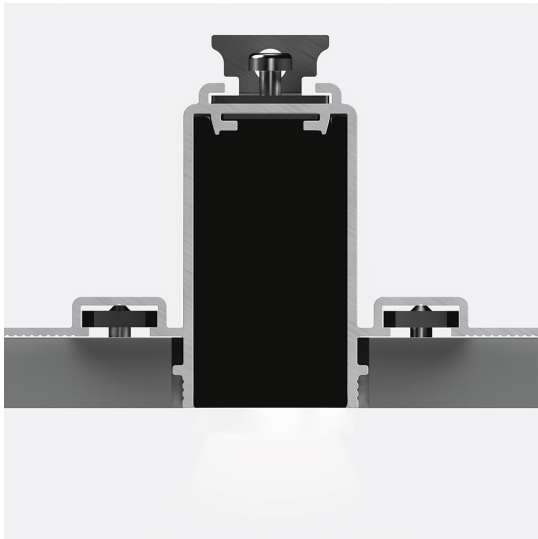

# A.24 - Recessed Diffused Emission - Formwork - Curved - R=561mm - $\alpha=90^\circ$

Carlotta de Bevilacqua

## Notes

Each forwork module is provided with a mechanical joint to connect two recessed coplanar forwork modules. End caps have to be ordered separately.

## DESCRIPTION

A.24 is a new comprehensive and flexible system to design light in space. A single profile, only 24 mm thick, can be installed in the recessed, ceiling or suspension mode to continuously follow the angles on a flat or three-dimensional surface. This profile hosts to a variety of performance options: diffused light, sharp optical units with three beam angles, or a smart magnetic track. This makes A.24 a flexible system, as well as an open platform to accommodate other products from the Architectural collection. The suspension version also features direct emission. The three solutions can be alternated to match the architecture and the room functions with utmost flexibility. The competence of Artemide is revealed by the quality of light, as well as by the ability of A.24 to freely move in space, with direct power connection points up to 14 metres apart.

150W Ceiling power supply kit (cable length 2,2 m) - 230VAC-48VDC - IP20 - 321x91x111H - White - Undimmable AQ17901

NO IMAGE AVAILABLE

4pcs feed connectors (for powering multiple sections with a single power kit) AQ90500