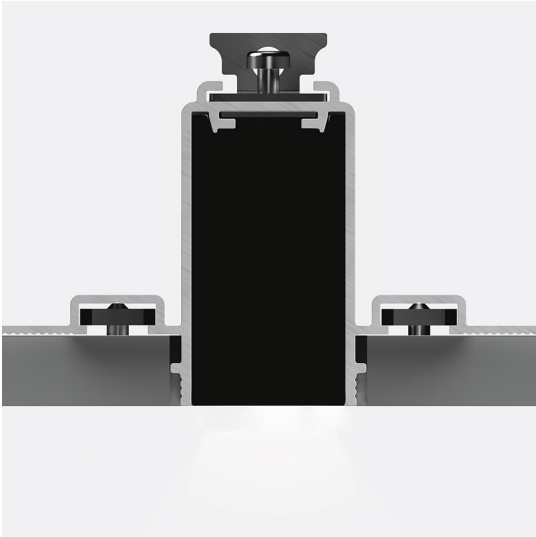

A.24 - Recessed Diffused Emission - Formwork - Curved - R=750mm - $\alpha=45^\circ$

Carlotta de Bevilacqua

Notes

Each forwork module is provided with a mechanical joint to connect two recessed coplanar forwork modules. End caps have to be ordered separately.

DESCRIPTION

A.24 is a new comprehensive and flexible system to design light in space. A single profile, only 24 mm thick, can be installed in the recessed, ceiling or suspension mode to continuously follow the angles on a flat or three-dimensional surface. This profile hosts to a variety of performance options: diffused light, sharp optical units with three beam angles, or a smart magnetic track. This makes A.24 a flexible system, as well as an open platform to accommodate other products from the Architectural collection. The suspension version also features direct emission. The three solutions can be alternated to match the architecture and the room functions with utmost flexibility. The competence of Artemide is revealed by the quality of light, as well as by the ability of A.24 to freely move in space, with direct power connection points up to 14 metres apart.

Accessories

150W Ceiling power supply kit (cable length 2,2 m) - 230VAC-48VDC - IP20 - 321x91x111H - White - Undimmable AQ17901

NO IMAGE AVAILABLE

4pcs feed connectors (for powering multiple sections with a single power kit) AQ90500

150W Ceiling power supply kit (cable length 2,2 m) - 230VAC-48VDC - IP20 - 321x91x111H - Black - Undimmable AQ17904

NO IMAGE AVAILABLE

Power cable, 2x0.75 + 2x0.35, mm2 (to realized customized power cable) - 10m - White AQ90600