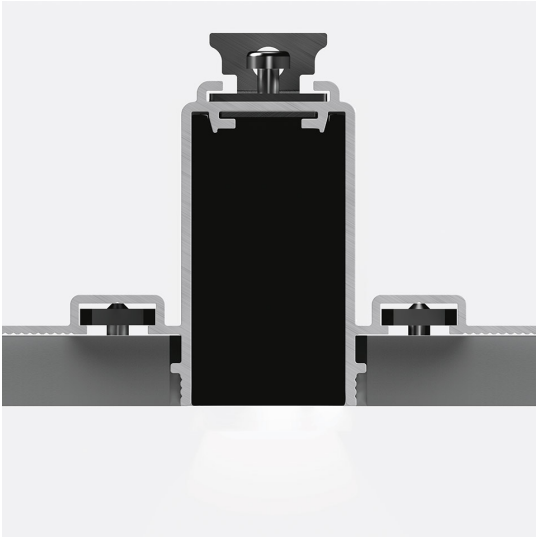

A.24 - Recessed Diffused Emission - Formwork - Curved - R=750mm - $\alpha=90^\circ$

Carlotta de Bevilacqua

Notes

Each forwork module is provided with a mechanical joint to connect two recessed coplanar forwork modules. End caps have to be ordered separately.

DESCRIPTION

A.24 is a new comprehensive and flexible system to design light in space. A single profile, only 24 mm thick, can be installed in the recessed, ceiling or suspension mode to continuously follow the angles on a flat or three-dimensional surface. This profile hosts to a variety of performance options: diffused light, sharp optical units with three beam angles, or a smart magnetic track. This makes A.24 a flexible system, as well as an open platform to accommodate other products from the Architectural collection. The suspension version also features direct emission. The three solutions can be alternated to match the architecture and the room functions with utmost flexibility. The competence of Artemide is revealed by the quality of light, as well as by the ability of A.24 to freely move in space, with direct power connection points up to 14 metres apart.

Accessories

150W Ceiling power supply kit (cable length 2,2 m) - 230VAC-48VDC - IP20 - 321x91x111H - White - Undimmable AQ17901

NO IMAGE AVAILABLE

4pcs feed connectors (for powering multiple sections with a single power kit) AQ90500

150W Ceiling power supply kit (cable length 2,2 m) - 230VAC-48VDC - IP20 - 321x91x111H - Black - Undimmable AQ17904

NO IMAGE AVAILABLE

Power cable, 2x0.75 + 2x0.35, mm2 (to realized customized power cable) - 10m - White AQ90600