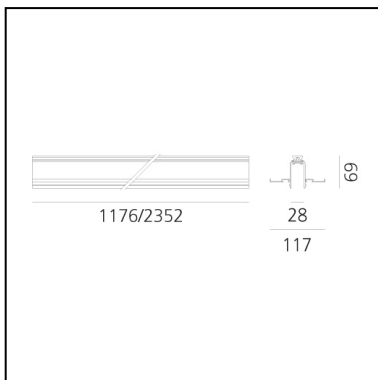

A.24 - Recessed Diffused Emission - Formwork - Straight - 1176mm

Carlotta de Bevilacqua

Notes

Each forwork module is provided with a mechanical joint to connect two recessed coplanar forwork modules. End caps have to be ordered separately.

DIMENSIONS

- Length: **cm 117.6**
- Weight: **cm 6**

Accessories

150W Ceiling power supply kit (cable length 2,2 m) - 230VAC-48VDC - IP20 - 321x91x111H - White - Undimmable AQ17901

NO IMAGE AVAILABLE

4pcs feed connectors (for powering multiple sections with a single power kit) AQ90500

150W Ceiling power supply kit (cable length 2,2 m) - 230VAC-48VDC - IP20 - 321x91x111H - Black - Undimmable AQ17904

NO IMAGE AVAILABLE

Power cable, 2x0.75 + 2x0.35, mm2 (to realized customized power cable) - 10m - White AQ90600

NO IMAGE AVAILABLE

Power cable, 2x0.75 + 2x0.35, mm2 (to realized customized power cable) - 50m - Black AQ90900

240W Ceiling power supply kit (cable length 2,2 m) - 230VAC-48VDC - IP20 - 321x91x111H - White - DALI AQ17201