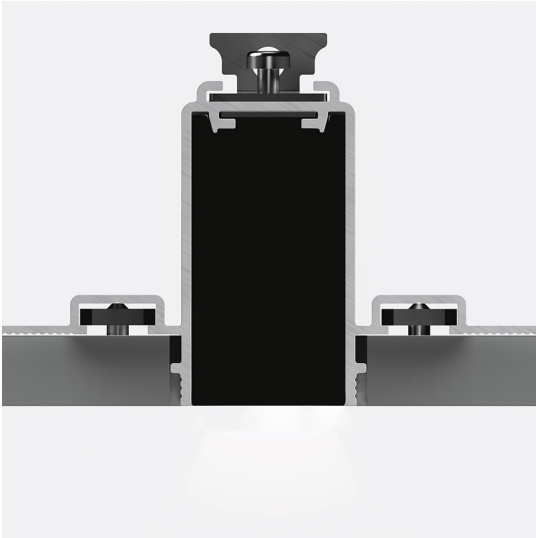

A.24 - Recessed Diffused Emission - Formwork - Straight - 1176mm

Carlotta de Bevilacqua

Notes

Each forwork module is provided with a mechanical joint to connect two recessed coplanar forwork modules. End caps have to be ordered separately.

DESCRIPTION

A.24 is a new comprehensive and flexible system to design light in space. A single profile, only 24 mm thick, can be installed in the recessed, ceiling or suspension mode to continuously follow the angles on a flat or three-dimensional surface. This profile hosts to a variety of performance options: diffused light, sharp optical units with three beam angles, or a smart magnetic track. This makes A.24 a flexible system, as well as an open platform to accommodate other products from the Architectural collection. The suspension version also features direct emission. The three solutions can be alternated to match the architecture and the room functions with utmost flexibility. The competence of Artemide is revealed by the quality of light, as well as by the ability of A.24 to freely move in space, with direct power connection points up to 14 metres apart.

DIMENSIONS

- Length: **cm 117.6**
- Weight: **cm 6**

Accessories

150W Ceiling power supply kit (cable length 2,2 m) - 230VAC-48VDC - IP20 - 321x91x111H - White - Undimmable AQ17901

NO IMAGE AVAILABLE

4pcs feed connectors (for powering multiple sections with a single power kit) AQ90500

150W Ceiling power supply kit (cable length 2,2 m) - 230VAC-48VDC - IP20 - 321x91x111H - Black - Undimmable AQ17904

NO IMAGE AVAILABLE

Power cable, 2x0.75 + 2x0.35, mm2 (to realized customized power cable) - 10m - White AQ90600