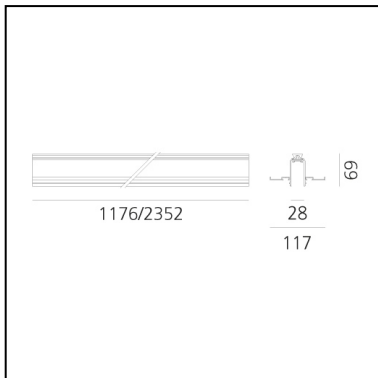

# A.24 - Recessed Diffused Emission - Formwork - Straight - 2352mm

Carlotta de Bevilacqua

## DIMENSIONS

- Length: **cm 235.2**
- Weight: **cm 11**

**Accessories**

150W Ceiling power supply kit (cable length 2,2 m) - 230VAC-48VDC - IP20 - 321x91x111H - White - Undimmable AQ17901

NO IMAGE AVAILABLE

NO IMAGE AVAILABLE

Power cable, 2x0.75 + 2x0.35, mm2 (to realized customized power cable) - 10m - White AQ90600

NO IMAGE AVAILABLE

Power cable, 2x0.75 + 2x0.35, mm2 (to realized customized power cable) - 50m - White AQ90700