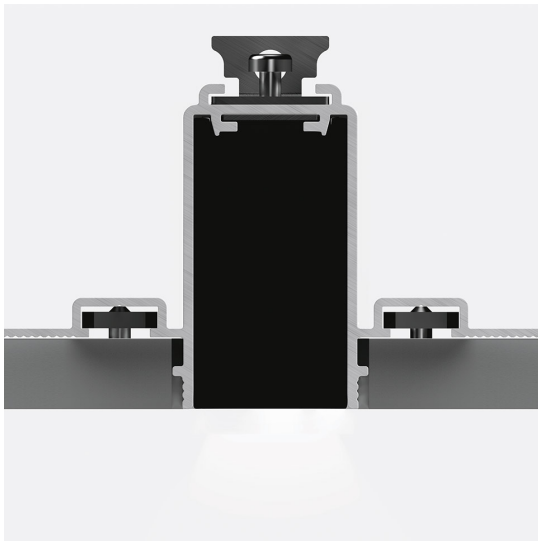

# A.24 - Recessed Diffused Emission - Formwork - Straight - 2352mm

Carlotta de Bevilacqua

## Notes

Each forwork module is provided with a mechanical joint to connect two recessed coplanar forwork modules. End caps have to be ordered separately.

## DESCRIPTION

A.24 is a new comprehensive and flexible system to design light in space. A single profile, only 24 mm thick, can be installed in the recessed, ceiling or suspension mode to continuously follow the angles on a flat or three-dimensional surface. This profile hosts to a variety of performance options: diffused light, sharp optical units with three beam angles, or a smart magnetic track. This makes A.24 a flexible system, as well as an open platform to accommodate other products from the Architectural collection. The suspension version also features direct emission. The three solutions can be alternated to match the architecture and the room functions with utmost flexibility. The competence of Artemide is revealed by the quality of light, as well as by the ability of A.24 to freely move in space, with direct power connection points up to 14 metres apart.

## DIMENSIONS

- Length: **cm 235.2**
- Weight: **cm 11**

**Accessories**

150W Ceiling power supply kit (cable length 2,2 m) - 230VAC-48VDC - IP20 - 321x91x111H - White - Undimmable AQ17901

NO IMAGE AVAILABLE