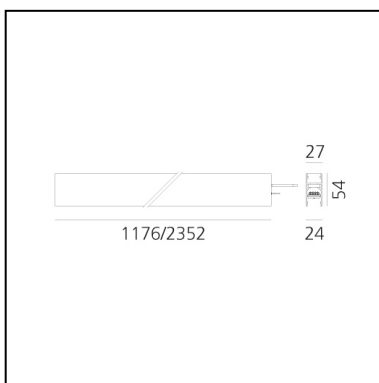

A.24 - Recessed Diffused Emission - Track - Direct Emission - 1176mm - 2700K

Carlotta de Bevilacqua

IP20    Dimmerable: 

LUMINAIRE

- Watt: **33W**
- Delivered lumens output: **2841lm**
- CCT: **2700K**
- Efficiency: **64%**
- Efficacy: **86.10lm/W**
- CRI: **80**

DIMENSIONS

- Length: **cm 117.6**
- Width: **cm 2.7**
- Recessed depth: **cm 5.4**
- Weight: **cm 1.7**

SOURCES INCLUDED

- Category: **Led**
- Number: **1**
- Watt: **33W**
- Color temperature (K): **2700K**
- CRI: **80**
- Color Tolerance: **MacAdam 2SDCM**
- Service Life: **L70 (6K) 50000h**