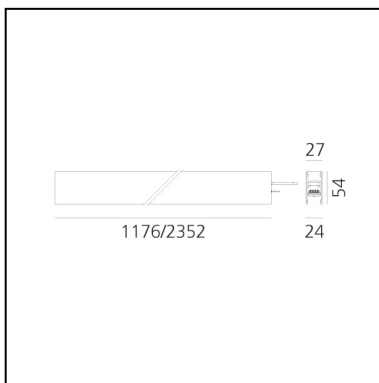

A.24 - Recessed Diffused Emission - Track - Direct Emission - 1176mm - 3000K

Carlotta de Bevilacqua

IP20    Dimmerable: 

LUMINAIRE

- Watt: **33W**
- Delivered lumens output: **2884lm**
- CCT: **3000K**
- Efficiency: **64%**
- Efficacy: **87.41lm/W**
- CRI: **80**

DIMENSIONS

- Length: **cm 117.6**
- Width: **cm 2.7**
- Recessed depth: **cm 5.4**
- Weight: **cm 1.7**

SOURCES INCLUDED

- Category: **Led**
- Number: **1**
- Watt: **33W**
- Color temperature (K): **3000K**
- Color Tolerance: **MacAdam 2SDCM**
- Service Life: **L70 (6K) 50000h**

Power cable, 2x0.75 + 2x0.35, mm2 (to realized customized power cable) - 10m - Black AQ90800

Power cable, 2x0.75 + 2x0.35, mm2 (to realized customized power cable) - 50m - Black AQ90900

240W Ceiling power supply kit (cable length 2,2 m) - 230VAC-48VDC - IP20 - 321x91x111H - White - APP Compatible AQ17201APP