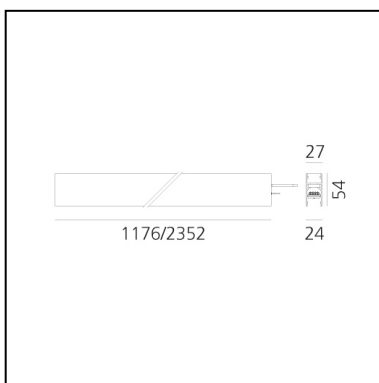

A.24 - Recessed Diffused Emission - Track - Direct Emission - 1176mm - 4000K

Carlotta de Bevilacqua

IP20    Dimmerable: 

LUMINAIRE

- Watt: **33W**
- Delivered lumens output: **3014lm**
- CCT: **4000K**
- Efficiency: **64%**
- Efficacy: **91.32lm/W**
- CRI: **80**

DIMENSIONS

- Length: **cm 117.6**
- Width: **cm 2.7**
- Recessed depth: **cm 5.4**
- Weight: **cm 1.7**

SOURCES INCLUDED

- Category: **Led**
- Number: **1**
- Watt: **33W**
- Color temperature (K): **4000K**
- CRI: **80**
- Color Tolerance: **MacAdam 2SDCM**
- Service Life: **L70 (6K) 50000h**