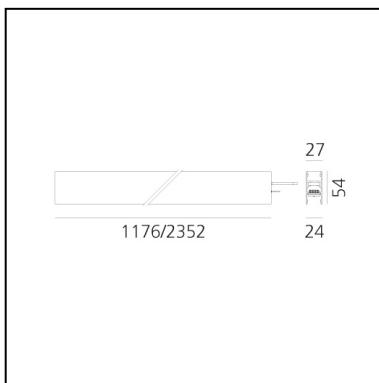

# A.24 - Recessed Diffused Emission - Track - Direct Emission - 2352mm - 2700K

Carlotta de Bevilacqua

IP20    Dimmerable: 

## DIMENSIONS

- Length: **cm 235.2**
- Width: **cm 2.7**
- Recessed depth: **cm 5.4**
- Weight: **cm 2.7**