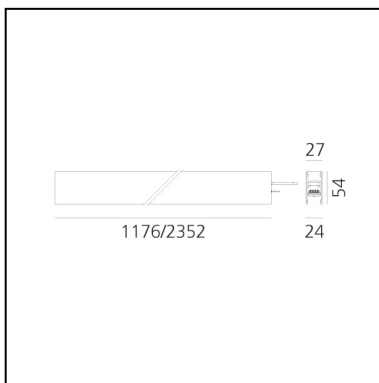

A.24 - Recessed Diffused Emission - Track - Direct Emission - 2352mm - 3000K

Carlotta de Bevilacqua

IP20    Dimmerable: 

LUMINAIRE

- Watt: **66W**
- Delivered lumens output: **5769lm**
- CCT: **3000K**
- Efficiency: **64%**
- Efficacy: **87.41lm/W**
- CRI: **80**

DIMENSIONS

- Length: **cm 235.2**
- Width: **cm 2.7**
- Recessed depth: **cm 5.4**
- Weight: **cm 2.7**

SOURCES INCLUDED

- Category: **Led**
- Number: **1**
- Watt: **66W**
- Color temperature (K): **3000K**
- CRI: **80**
- Color Tolerance: **MacAdam 2SDCM**
- Service Life: **L70 (6K) 50000h**

Power cable, 2x0.75 + 2x0.35, mm2 (to realized customized power cable) - 10m - Black AQ90800

Power cable, 2x0.75 + 2x0.35, mm2 (to realized customized power cable) - 50m - Black AQ90900

240W Ceiling power supply kit (cable length 2,2 m) - 230VAC-48VDC - IP20 - 321x91x111H - White - APP Compatible AQ17201APP