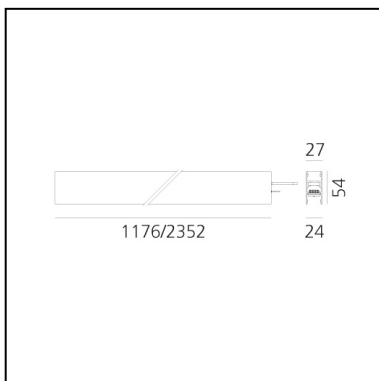

A.24 - Recessed Diffused Emission - Track - Direct Emission - 2352mm - 4000K

Carlotta de Bevilacqua

IP20    Dimmerable: 

LUMINAIRE

- Watt: **66W**
- Delivered lumens output: **6027lm**
- CCT: **4000K**
- Efficiency: **64%**
- Efficacy: **91.32lm/W**
- CRI: **80**

DIMENSIONS

- Length: **cm 235.2**
- Width: **cm 2.7**
- Recessed depth: **cm 5.4**
- Weight: **cm 2.7**

SOURCES INCLUDED

- Category: **Led**
- Number: **1**
- Watt: **66W**
- Color temperature (K): **4000K**
- CRI: **80**
- Color Tolerance: **MacAdam 2SDCM**
- Service Life: **L70 (6K) 50000h**