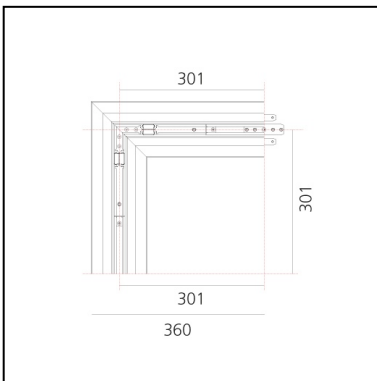

A.24 - Recessed Magnetic Track - 90° Recessed Track Corner (on same plane) - Black

Carlotta de Bevilacqua

DESCRIPTION

A.24 is a new comprehensive and flexible system to design light in space. A single profile, only 24 mm thick, can be installed in the recessed, ceiling or suspension mode to continuously follow the angles on a flat or three-dimensional surface. This profile hosts to a variety of performance options: diffused light, sharp optical units with three beam angles, or a smart magnetic track. This makes A.24 a flexible system, as well as an open platform to accommodate other products from the Architectural collection. The suspension version also features direct emission. The three solutions can be alternated to match the architecture and the room functions with utmost flexibility. The competence of Artemide is revealed by the quality of light, as well as by the ability of A.24 to freely move in space, with direct power connection points up to 14 metres apart.

IP20

Notes

Each linear, angle and curved elements are provided with mechanical and electrical joints and installation accessories. End caps have to be ordered separately. Depending on the driver, the product can be undimmable or dimmable DALI.

PRODUCT CODE: AQ15504

FEATURES

- Article Code: **AQ15504**
- Colour: **Black**
- Installation: **Recessed**
- Series: **Architectural Indoor**
- Environment: **Indoor**
- design by: **Carlotta de Bevilacqua**

DIMENSIONS

- Length: **cm 30.1**
- Width: **cm 30.1**
- Weight: **cm 0.8**