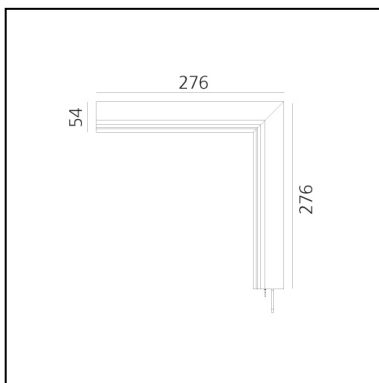

# A.24 - Recessed Magnetic Track - 90° Recessed Wall/Ceiling Track Corner (on perpendicular planes) - Black

Carlotta de Bevilacqua

IP20   

## DIMENSIONS

- Length: **cm 27.6**
- Height: **cm 27.6**
- Weight: **cm 0.8**

**Accessories**

NO  
IMAGE  
AVAILABLE

4pcs feed connectors (for powering multiple sections with a single power kit) AQ90500

NO  
IMAGE  
AVAILABLE

Power cable, 2x0.75 + 2x0.35, mm2 (to realized customized power cable) - 10m - White AQ90600

NO  
IMAGE  
AVAILABLE

Power cable, 2x0.75 + 2x0.35, mm2 (to realized customized power cable) - 50m - White AQ90700