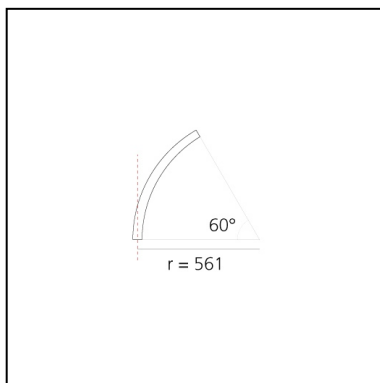

A.24 - Recessed Magnetic Track - Curved Joining Elements (not magnetic) - 561mm - 60° - Black

Carlotta de Bevilacqua

IP20   

Notes

Each linear, angle and curved elements are provided with mechanical and electrical joints and installation accessories. End caps have to be ordered separately. Depending on the driver, the product can be undimmable or dimmable DALI.