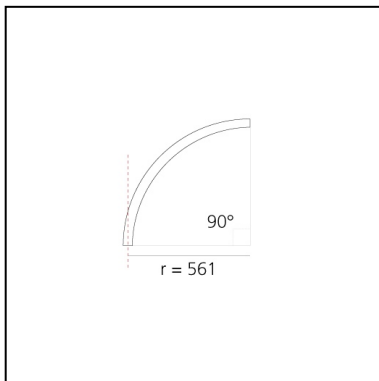

# A.24 - Recessed Magnetic Track - Curved Joining Elements (not magnetic) - 561mm - 90° - Black

Carlotta de Bevilacqua

IP20   