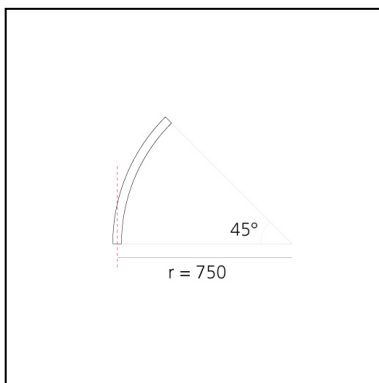

A.24 - Recessed Magnetic Track - Curved Joining Elements (not magnetic) - 750mm - 45° - Black

Carlotta de Bevilacqua

IP20   

Notes

Each linear, angle and curved elements are provided with mechanical and electrical joints and installation accessories. End caps have to be ordered separately. Depending on the driver, the product can be undimmable or dimmable DALI.