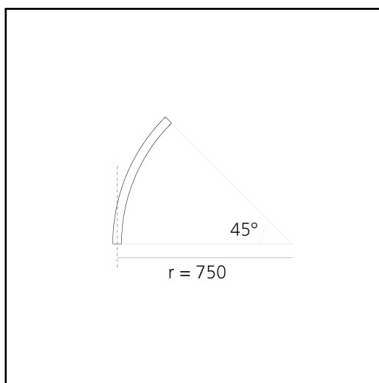

# A.24 - Recessed Magnetic Track - Curved Joining Elements (not magnetic) - 750mm - 45° - White

Carlotta de Bevilacqua

IP20   