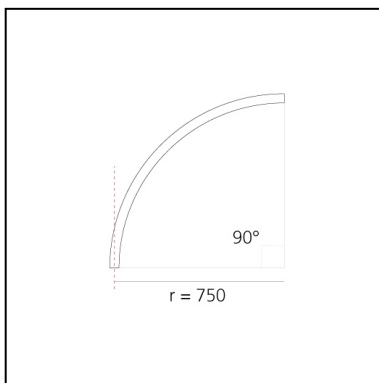

A.24 - Recessed Magnetic Track - Curved Joining Elements (not magnetic) - 750mm - 90° - White

Carlotta de Bevilacqua

IP20   

Notes

Each linear, angle and curved elements are provided with mechanical and electrical joints and installation accessories. End caps have to be ordered separately. Depending on the driver, the product can be undimmable or dimmable DALI.