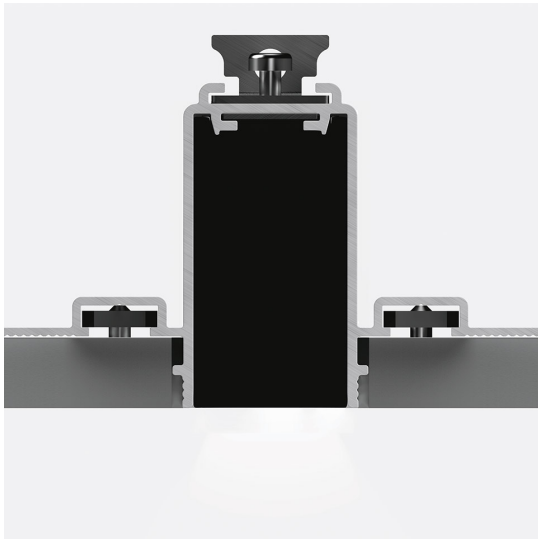

A.24 - Recessed Magnetic Track - Formwork - Curved - R=561mm - $\alpha=60^\circ$

Carlotta de Bevilacqua

Notes

Each forwork module is provided with a mechanical joint to connect two recessed coplanar forwork modules. End caps have to be ordered separately.

DESCRIPTION

A.24 is a new comprehensive and flexible system to design light in space. A single profile, only 24 mm thick, can be installed in the recessed, ceiling or suspension mode to continuously follow the angles on a flat or three-dimensional surface. This profile hosts to a variety of performance options: diffused light, sharp optical units with three beam angles, or a smart magnetic track. This makes A.24 a flexible system, as well as an open platform to accommodate other products from the Architectural collection. The suspension version also features direct emission. The three solutions can be alternated to match the architecture and the room functions with utmost flexibility. The competence of Artemide is revealed by the quality of light, as well as by the ability of A.24 to freely move in space, with direct power connection points up to 14 metres apart.