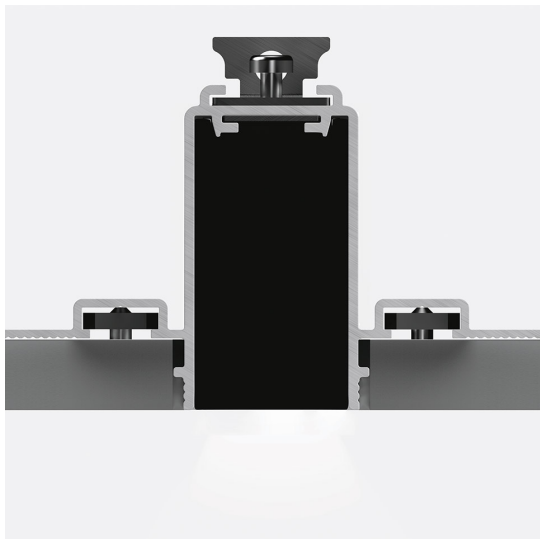

A.24 - Recessed Magnetic Track - Formwork - Curved - R=561mm - $\alpha=90^\circ$

Carlotta de Bevilacqua

Notes

Each forwork module is provided with a mechanical joint to connect two recessed coplanar forwork modules. End caps have to be ordered separately.

DESCRIPTION

A.24 is a new comprehensive and flexible system to design light in space. A single profile, only 24 mm thick, can be installed in the recessed, ceiling or suspension mode to continuously follow the angles on a flat or three-dimensional surface. This profile hosts to a variety of performance options: diffused light, sharp optical units with three beam angles, or a smart magnetic track. This makes A.24 a flexible system, as well as an open platform to accommodate other products from the Architectural collection. The suspension version also features direct emission. The three solutions can be alternated to match the architecture and the room functions with utmost flexibility. The competence of Artemide is revealed by the quality of light, as well as by the ability of A.24 to freely move in space, with direct power connection points up to 14 metres apart.

Power cable, 2x0.75 + 2x0.35, mm2 (to realized customized power cable) - 50m - Black AQ90900

240W Ceiling power supply kit (cable length 2,2 m) - 230VAC-48VDC - IP20 - 321x91x111H - White - APP Compatible AQ17201APP