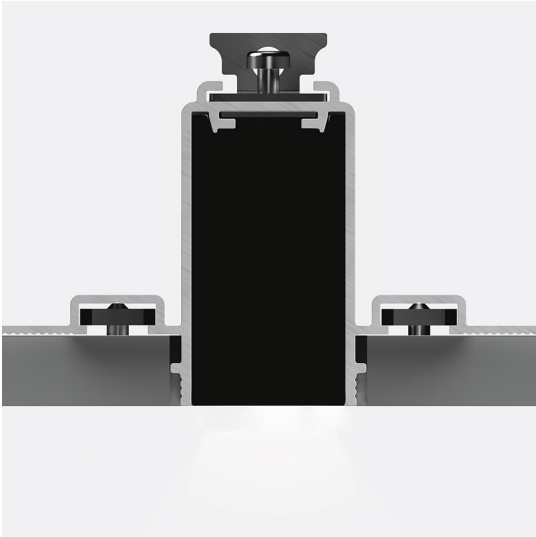

A.24 - Recessed Magnetic Track - Formwork - Curved - R=750mm - $\alpha=45^\circ$

Carlotta de Bevilacqua

Notes

Each forwork module is provided with a mechanical joint to connect two recessed coplanar forwork modules. End caps have to be ordered separately.

DESCRIPTION

A.24 is a new comprehensive and flexible system to design light in space. A single profile, only 24 mm thick, can be installed in the recessed, ceiling or suspension mode to continuously follow the angles on a flat or three-dimensional surface. This profile hosts to a variety of performance options: diffused light, sharp optical units with three beam angles, or a smart magnetic track. This makes A.24 a flexible system, as well as an open platform to accommodate other products from the Architectural collection. The suspension version also features direct emission. The three solutions can be alternated to match the architecture and the room functions with utmost flexibility. The competence of Artemide is revealed by the quality of light, as well as by the ability of A.24 to freely move in space, with direct power connection points up to 14 metres apart.

Power cable, 2x0.75 + 2x0.35, mm2 (to realized customized power cable) - 50m - Black AQ90900

240W Ceiling power supply kit (cable length 2,2 m) - 230VAC-48VDC - IP20 - 321x91x111H - White - APP Compatible AQ17201APP