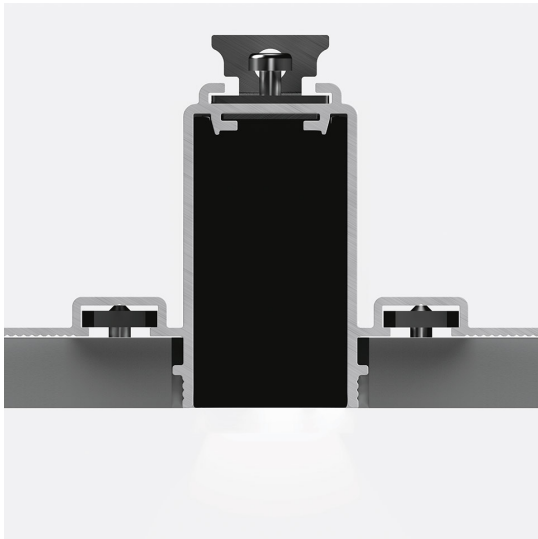

A.24 - Recessed Magnetic Track - Formwork - Curved - R=750mm - $\alpha=90^\circ$

Carlotta de Bevilacqua

Notes

Each forwork module is provided with a mechanical joint to connect two recessed coplanar forwork modules. End caps have to be ordered separately.

DESCRIPTION

A.24 is a new comprehensive and flexible system to design light in space. A single profile, only 24 mm thick, can be installed in the recessed, ceiling or suspension mode to continuously follow the angles on a flat or three-dimensional surface. This profile hosts to a variety of performance options: diffused light, sharp optical units with three beam angles, or a smart magnetic track. This makes A.24 a flexible system, as well as an open platform to accommodate other products from the Architectural collection. The suspension version also features direct emission. The three solutions can be alternated to match the architecture and the room functions with utmost flexibility. The competence of Artemide is revealed by the quality of light, as well as by the ability of A.24 to freely move in space, with direct power connection points up to 14 metres apart.

Power cable, 2x0.75 + 2x0.35, mm2 (to realized customized power cable) - 50m - Black AQ90900

240W Ceiling power supply kit (cable length 2,2 m) - 230VAC-48VDC - IP20 - 321x91x111H - White - APP Compatible AQ17201APP