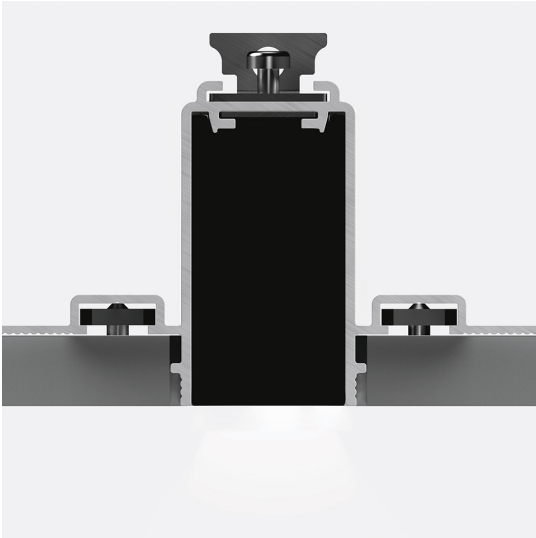

A.24 - Recessed Magnetic Track - Formwork - End Cap (2x)

Carlotta de Bevilacqua

Notes

Each forwork module is provided with a mechanical joint to connect two recessed coplanar forwork modules. End caps have to be ordered separately.

DESCRIPTION

A.24 is a new comprehensive and flexible system to design light in space. A single profile, only 24 mm thick, can be installed in the recessed, ceiling or suspension mode to continuously follow the angles on a flat or three-dimensional surface. This profile hosts to a variety of performance options: diffused light, sharp optical units with three beam angles, or a smart magnetic track. This makes A.24 a flexible system, as well as an open platform to accommodate other products from the Architectural collection. The suspension version also features direct emission. The three solutions can be alternated to match the architecture and the room functions with utmost flexibility. The competence of Artemide is revealed by the quality of light, as well as by the ability of A.24 to freely move in space, with direct power connection points up to 14 metres apart.

PRODUCT CODE: AQ29400

FEATURES

- Article Code: **AQ29400**
- Installation: **Recessed**
- Series: **Architectural Indoor**
- Environment: **Indoor**
- design by: **Carlotta de Bevilacqua**

DIMENSIONS

- Weight: **cm 3.8**

Power cable, 2x0.75 + 2x0.35, mm2 (to realized customized power cable) - 10m - Black AQ90800

Power cable, 2x0.75 + 2x0.35, mm2 (to realized customized power cable) - 50m - Black AQ90900

240W Ceiling power supply kit (cable length 2,2 m) - 230VAC-48VDC - IP20 - 321x91x111H - White - APP Compatible AQ17201APP