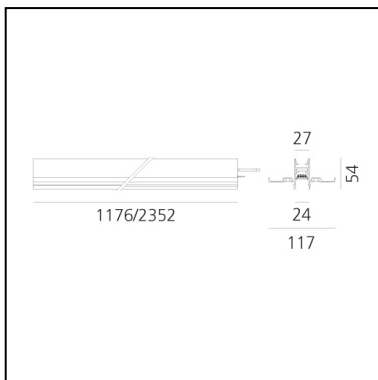

A.24 - Recessed Magnetic Track - Track - 1176mm - Black

Carlotta de Bevilacqua

IP20   

Notes

Each linear, angle and curved elements are provided with mechanical and electrical joints and installation accessories. End caps have to be ordered separately. Depending on the driver, the product can be undimmable or dimmable DALI.

DIMENSIONS

- Length: **cm 117.6**
- Weight: **cm 1.3**

Accessories

NO
IMAGE
AVAILABLE

4pcs feed connectors (for powering multiple sections with a single power kit) AQ90500

NO
IMAGE
AVAILABLE

Power cable, 2x0.75 + 2x0.35, mm2 (to realized customized power cable) - 10m - White AQ90600

NO
IMAGE
AVAILABLE

Power cable, 2x0.75 + 2x0.35, mm2 (to realized customized power cable) - 50m - Black AQ90900

A.24 - Recessed - End caps. (2pcs) - Black AQ15304

240W Ceiling power supply kit (cable length 2,2 m) - 230VAC-48VDC - IP20 - 321x91x111H - White - APP Compatible AQ17201APP