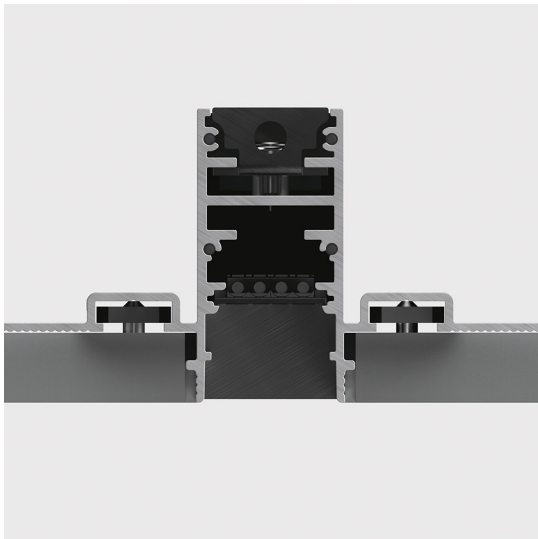

A.24 - Recessed Magnetic Track - Track - 1176mm - Black

Carlotta de Bevilacqua

IP20   

Notes

Each linear, angle and curved elements are provided with mechanical and electrical joints and installation accessories. End caps have to be ordered separately. Depending on the driver, the product can be undimmable or dimmable DALI.

DESCRIPTION

A.24 is a new comprehensive and flexible system to design light in space. A single profile, only 24 mm thick, can be installed in the recessed, ceiling or suspension mode to continuously follow the angles on a flat or three-dimensional surface. This profile hosts to a variety of performance options: diffused light, sharp optical units with three beam angles, or a smart magnetic track. This makes A.24 a flexible system, as well as an open platform to accommodate other products from the Architectural collection. The suspension version also features direct emission. The three solutions can be alternated to match the architecture and the room functions with utmost flexibility. The competence of Artemide is revealed by the quality of light, as well as by the ability of A.24 to freely move in space, with direct power connection points up to 14 metres apart.

DIMENSIONS

- Length: **cm 117.6**
- Weight: **cm 1.3**

Accessories

NO
IMAGE
AVAILABLE

4pcs feed connectors (for powering multiple sections with a single power kit) AQ90500

NO
IMAGE
AVAILABLE

Power cable, 2x0.75 + 2x0.35, mm2 (to realized customized power cable) - 10m - White AQ90600

NO
IMAGE
AVAILABLE

Power cable, 2x0.75 + 2x0.35, mm2 (to realized customized power cable) - 50m - Black AQ90900

A.24 - Recessed - End caps. (2pcs) - Black AQ15304

240W Ceiling power supply kit (cable length 2,2 m) - 230VAC-48VDC - IP20 - 321x91x111H - White - APP Compatible AQ17201APP