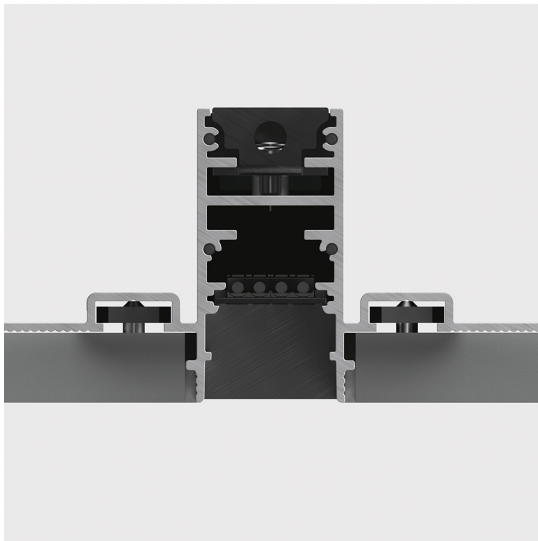

A.24 - Recessed Magnetic Track - Track - 1176mm - White

Carlotta de Bevilacqua

IP20   

Notes

Each linear, angle and curved elements are provided with mechanical and electrical joints and installation accessories. End caps have to be ordered separately. Depending on the driver, the product can be undimmable or dimmable DALI.

DESCRIPTION

A.24 is a new comprehensive and flexible system to design light in space. A single profile, only 24 mm thick, can be installed in the recessed, ceiling or suspension mode to continuously follow the angles on a flat or three-dimensional surface. This profile hosts to a variety of performance options: diffused light, sharp optical units with three beam angles, or a smart magnetic track. This makes A.24 a flexible system, as well as an open platform to accommodate other products from the Architectural collection. The suspension version also features direct emission. The three solutions can be alternated to match the architecture and the room functions with utmost flexibility. The competence of Artemide is revealed by the quality of light, as well as by the ability of A.24 to freely move in space, with direct power connection points up to 14 metres apart.

DIMENSIONS

- Length: **cm 117.6**
- Weight: **cm 1.3**

Accessories

4pcs feed connectors (for powering multiple sections with a single power kit) AQ90500

Power cable, 2x0.75 + 2x0.35, mm2 (to realized customized power cable) - 10m - White AQ90600

240W Ceiling power supply kit (cable length 2,2 m) - 230VAC-48VDC - IP20 - 321x91x111H - White - APP Compatible AQ17201APP

A.24 - Recessed - Transition joint - Use between different typology modules (track-diffusing-sharping) - White AQ29001