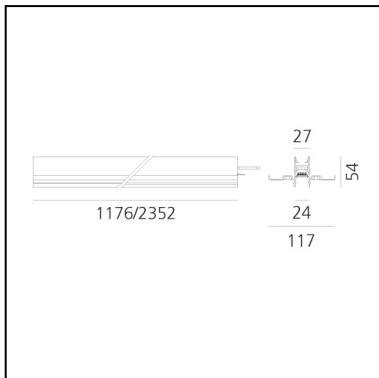

A.24 - Recessed Magnetic Track - Track - 1176mm - White

Carlotta de Bevilacqua

IP20   

Notes

Each linear, angle and curved elements are provided with mechanical and electrical joints and installation accessories. End caps have to be ordered separately. Depending on the driver, the product can be undimmable or dimmable DALI.

DIMENSIONS

- Length: **cm 117.6**
- Weight: **cm 1.3**

Accessories

4pcs feed connectors (for powering multiple sections with a single power kit) AQ90500

Power cable, 2x0.75 + 2x0.35, mm2 (to realized customized power cable) - 10m - White AQ90600

Power cable, 2x0.75 + 2x0.35, mm2 (to realized customized power cable) - 50m - White AQ90700

Power cable, 2x0.75 + 2x0.35, mm2 (to realized customized power cable) - 10m - Black AQ90800

Power cable, 2x0.75 + 2x0.35, mm2 (to realized customized power cable) - 50m - Black AQ90900

240W Ceiling power supply kit (cable length 2,2 m) - 230VAC-48VDC - IP20 - 321x91x111H - White - APP Compatible AQ17201APP

A.24 - Recessed - Transition joint - Use between different typology modules (track-diffusing-sharping) - White AQ29001