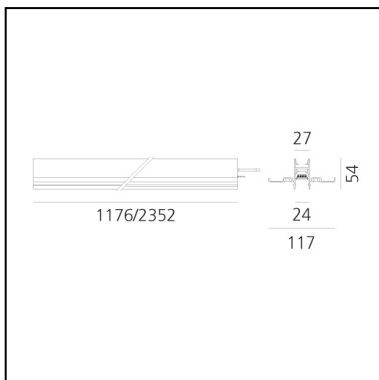

# A.24 - Recessed Magnetic Track - Track - 2352mm - Black

Carlotta de Bevilacqua

IP20   

## DIMENSIONS

- Length: **cm 235.2**
- Weight: **cm 2.7**

**Accessories**

4pcs feed connectors (for powering multiple sections with a single power kit) AQ90500

Power cable, 2x0.75 + 2x0.35, mm2 (to realized customized power cable) - 10m - White AQ90600

Power cable, 2x0.75 + 2x0.35, mm2 (to realized customized power cable) - 50m - White AQ90700

Power cable, 2x0.75 + 2x0.35, mm2 (to realized customized power cable) - 10m - Black AQ90800

Power cable, 2x0.75 + 2x0.35, mm2 (to realized customized power cable) - 50m - Black AQ90900