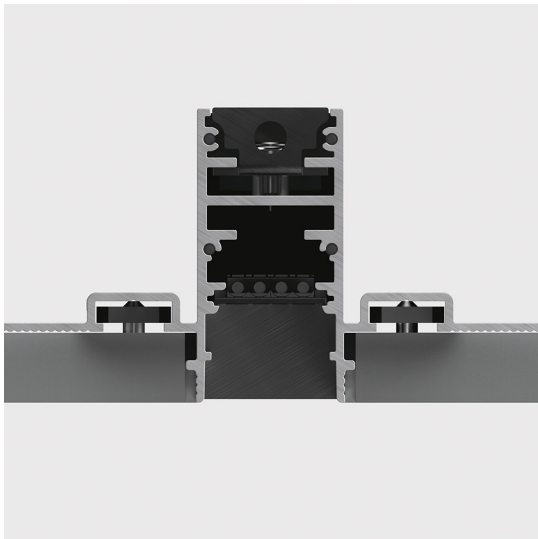

# A.24 - Recessed Magnetic Track - Track - 2352mm - Black

Carlotta de Bevilacqua

IP20   

## Notes

Each linear, angle and curved elements are provided with mechanical and electrical joints and installation accessories. End caps have to be ordered separately. Depending on the driver, the product can be undimmable or dimmable DALI.

## DESCRIPTION

A.24 is a new comprehensive and flexible system to design light in space. A single profile, only 24 mm thick, can be installed in the recessed, ceiling or suspension mode to continuously follow the angles on a flat or three-dimensional surface. This profile hosts to a variety of performance options: diffused light, sharp optical units with three beam angles, or a smart magnetic track. This makes A.24 a flexible system, as well as an open platform to accommodate other products from the Architectural collection. The suspension version also features direct emission. The three solutions can be alternated to match the architecture and the room functions with utmost flexibility. The competence of Artemide is revealed by the quality of light, as well as by the ability of A.24 to freely move in space, with direct power connection points up to 14 metres apart.

## DIMENSIONS

- Length: **cm 235.2**
- Weight: **cm 2.7**

**Accessories**

4pcs feed connectors (for powering multiple sections with a single power kit) AQ90500

Power cable, 2x0.75 + 2x0.35, mm2 (to realized customized power cable) - 10m - White AQ90600