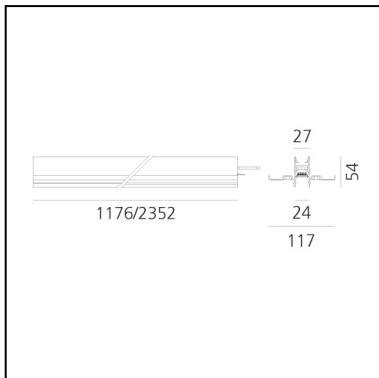

# A.24 - Recessed Magnetic Track - Track - 2352mm - White

Carlotta de Bevilacqua

IP20   

## DIMENSIONS

- Length: **cm 235.2**
- Weight: **cm 2.7**

**Accessories**

4pcs feed connectors (for powering multiple sections with a single power kit) AQ90500

Power cable, 2x0.75 + 2x0.35, mm2 (to realized customized power cable) - 10m - White AQ90600

Power cable, 2x0.75 + 2x0.35, mm2 (to realized customized power cable) - 50m - White AQ90700

Power cable, 2x0.75 + 2x0.35, mm2 (to realized customized power cable) - 10m - Black AQ90800

Power cable, 2x0.75 + 2x0.35, mm2 (to realized customized power cable) - 50m - Black AQ90900

240W Ceiling power supply kit (cable length 2,2 m) - 230VAC-48VDC - IP20 - 321x91x111H - White - APP Compatible AQ17201APP

A.24 - Recessed - Transition joint - Use between different typology modules (track-diffusing-sharping) - White AQ29001