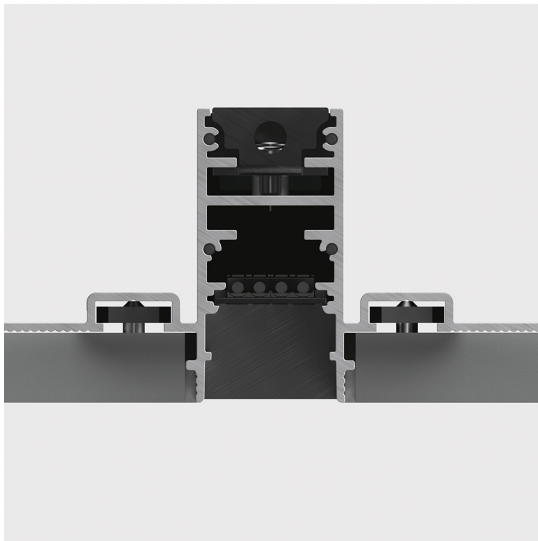

# A.24 - Recessed Magnetic Track - Track - 2352mm - White

Carlotta de Bevilacqua

IP20   

## Notes

Each linear, angle and curved elements are provided with mechanical and electrical joints and installation accessories. End caps have to be ordered separately. Depending on the driver, the product can be undimmable or dimmable DALI.

## DESCRIPTION

A.24 is a new comprehensive and flexible system to design light in space. A single profile, only 24 mm thick, can be installed in the recessed, ceiling or suspension mode to continuously follow the angles on a flat or three-dimensional surface. This profile hosts to a variety of performance options: diffused light, sharp optical units with three beam angles, or a smart magnetic track. This makes A.24 a flexible system, as well as an open platform to accommodate other products from the Architectural collection. The suspension version also features direct emission. The three solutions can be alternated to match the architecture and the room functions with utmost flexibility. The competence of Artemide is revealed by the quality of light, as well as by the ability of A.24 to freely move in space, with direct power connection points up to 14 metres apart.

## DIMENSIONS

- Length: **cm 235.2**
- Weight: **cm 2.7**

**Accessories**

4pcs feed connectors (for powering multiple sections with a single power kit) AQ90500

Power cable, 2x0.75 + 2x0.35, mm2 (to realized customized power cable) - 10m - White AQ90600