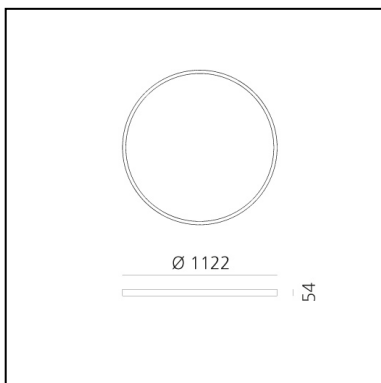

# A.24 Stand-alone - Ceiling Circular - Diffused Emission - Ø 1122mm - 4000K - App Compatible - Brushed Bronze

Carlotta de Bevilacqua

IP20    Dimmerable: 

## DIMENSIONS

- Height: **cm 5.4**
- Diameter: **cm 112**
- Weight: **cm 6**