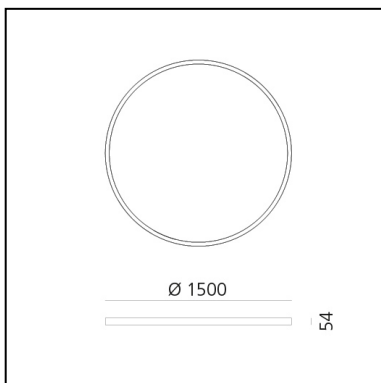

# A.24 Stand-alone - Ceiling Circular - Diffused Emission - Ø 1500mm - 3000K - App Compatible - Brushed Silver

Carlotta de Bevilacqua

IP20    Dimmerable: 

## LUMINAIRE

- Watt: **132W**
- Delivered lumens output: **10939lm**
- CCT: **3000K**
- Efficiency: **60%**
- Efficacy: **82.87lm/W**
- CRI: **80**
- Dimmable Typology: **Push & APP**

## DIMENSIONS

- Height: **cm 5.4**
- Diameter: **cm 150**
- Weight: **cm 8.5**