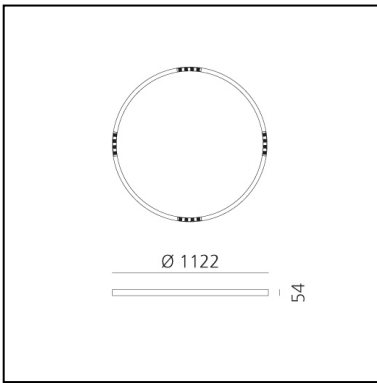

# A.24 Stand-alone - Ceiling Circular - Sharping Emission - Ø 1122mm - 2700K - App Compatible - Brushed Bronze

Carlotta de Bevilacqua

IP20    Dimmerable: 

## DIMENSIONS

- Height: **cm 5.4**
- Diameter: **cm 112**
- Weight: **cm 5.5**